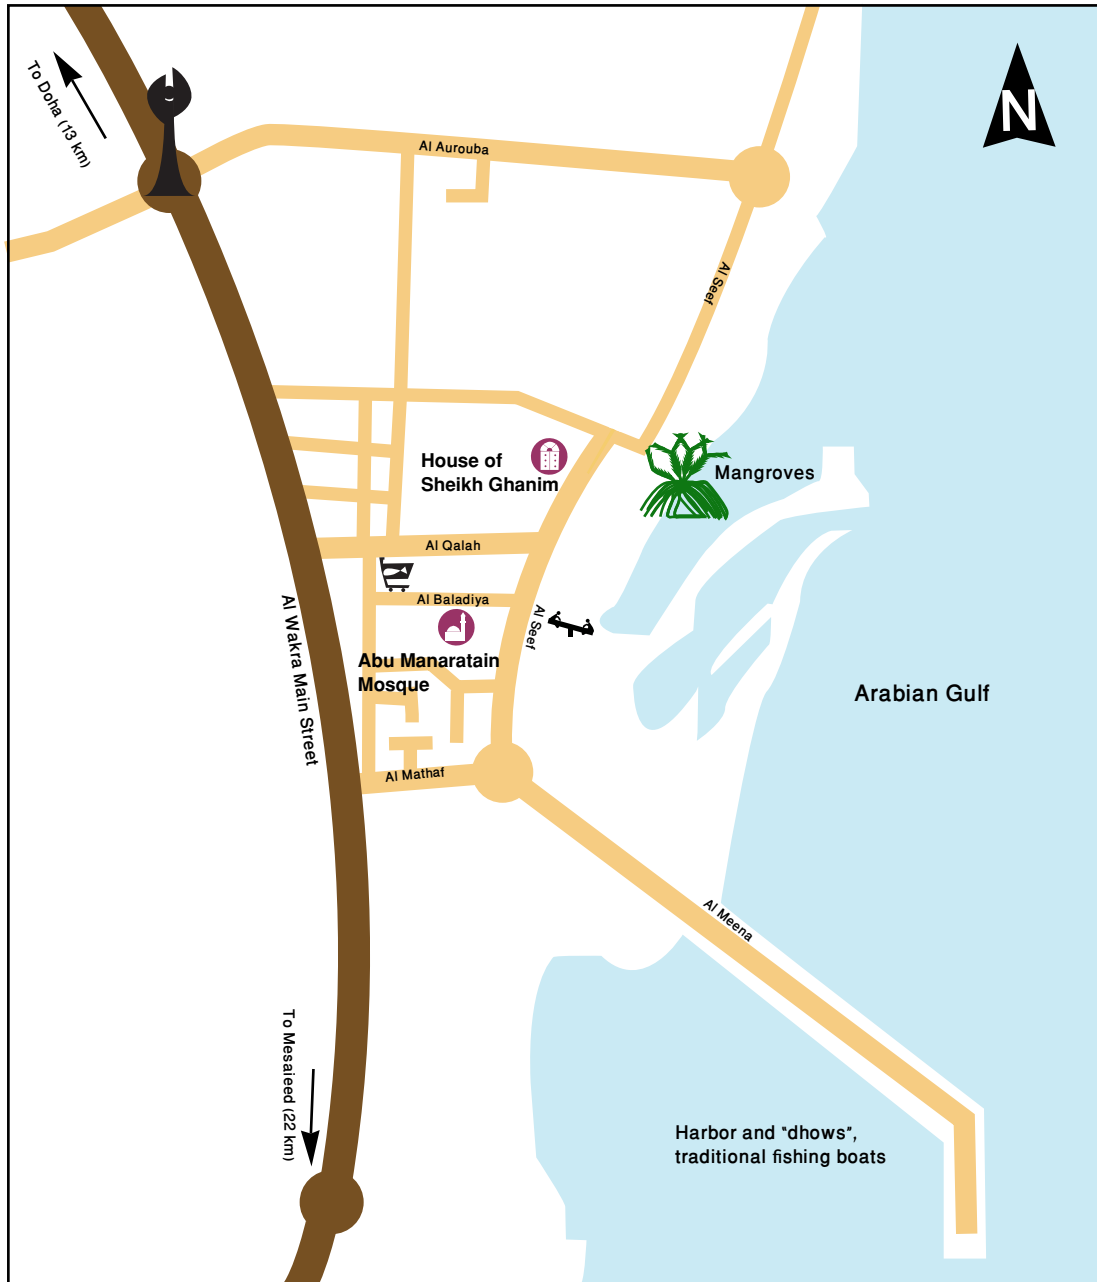

Al-Wakra

UTM coordinates of Abu Manaratain mosque:
N 25° 10' 11.51" E 51° 36' 32.13"

Notes:

Legend

-  Main roads
-  Secondary roads
-  House
-  Mosque
-  Fish market
-  Playground

0 100 200 400 Meters

0 500 1,000 2,000 Feet