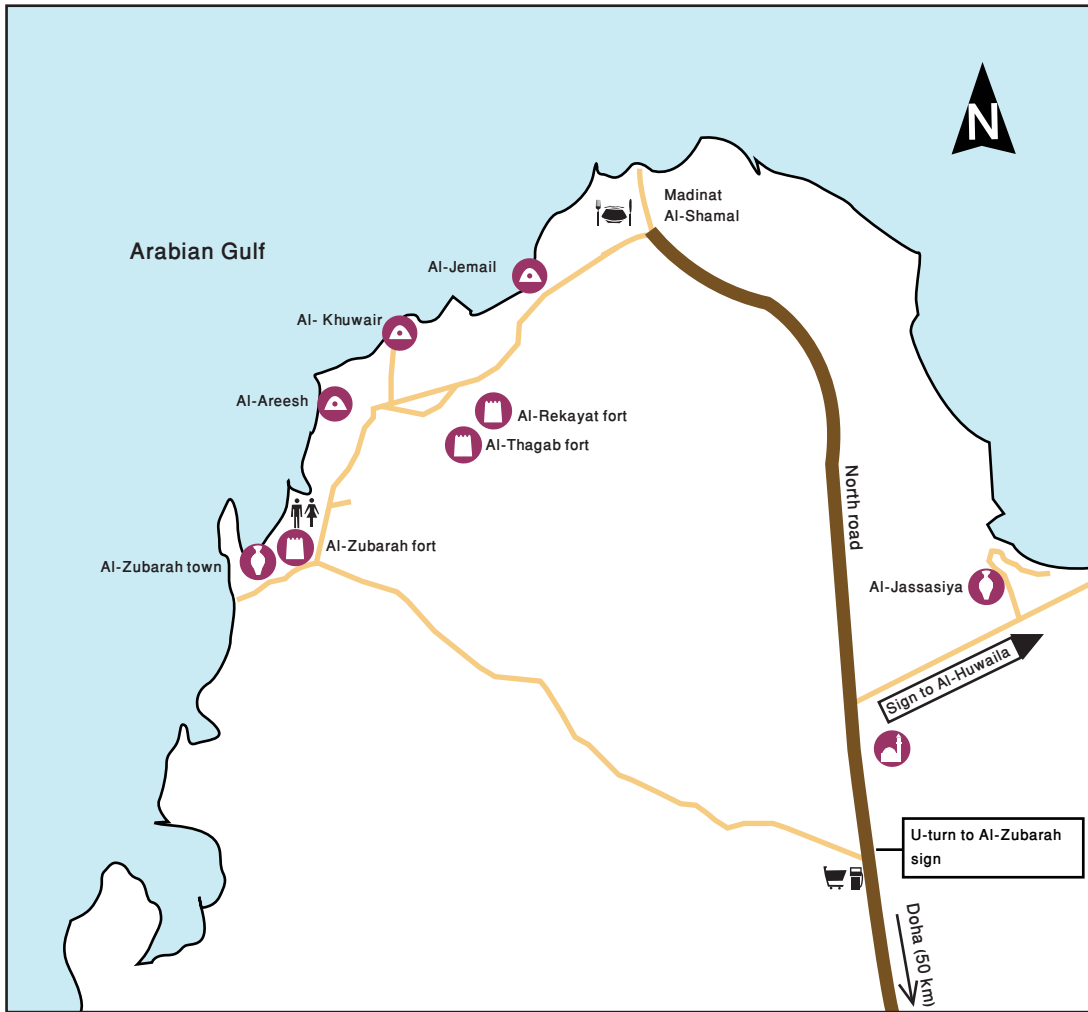

# Al-Zubarah area

UTM coordinates of Al-Jassasiya:  
 N 25° 57' 07.7" E 51° 24' 22.8"

Notes:

**Legend**

- Main roads
- Secondary roads
- Fort
- Archaeological site
- Villages
- Mosque
- Restaurant
- Mini mart
- Petrol station
- Restrooms

0 2.5 5 10 Kilometers  
 0 2.5 5 10 Miles