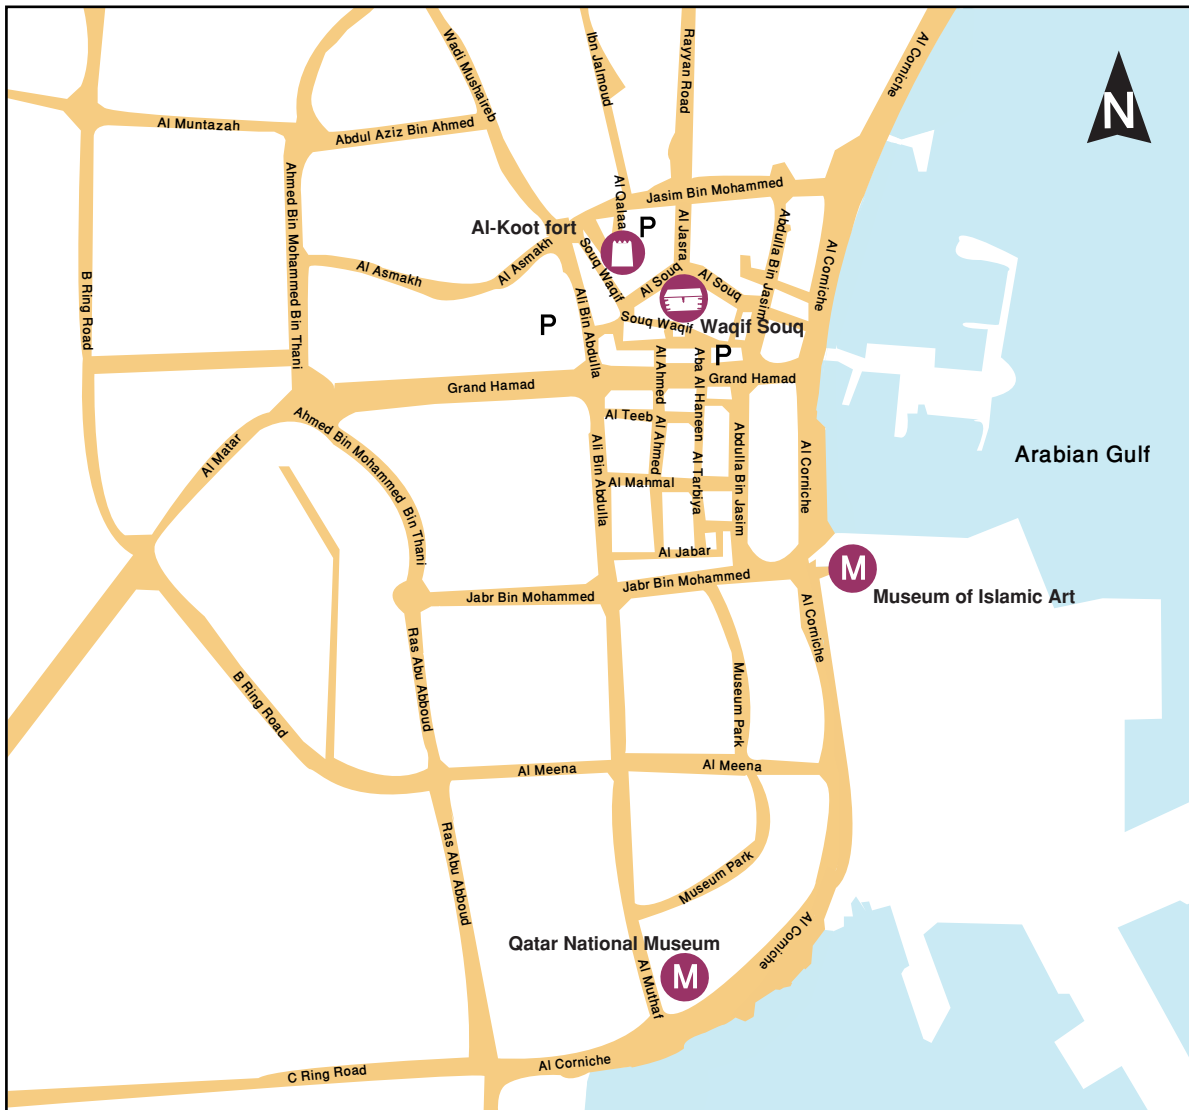

Doha

UTM coordinates of Al-Koot fort:
N 25° 17' 12.47" E 51° 31' 52"

Notes:

Legend

-  Secondary roads
-  Fort
-  Souq
-  Museum
-  Parking

0 125 250 500
Meters

0 500 1,000 2,000
Feet