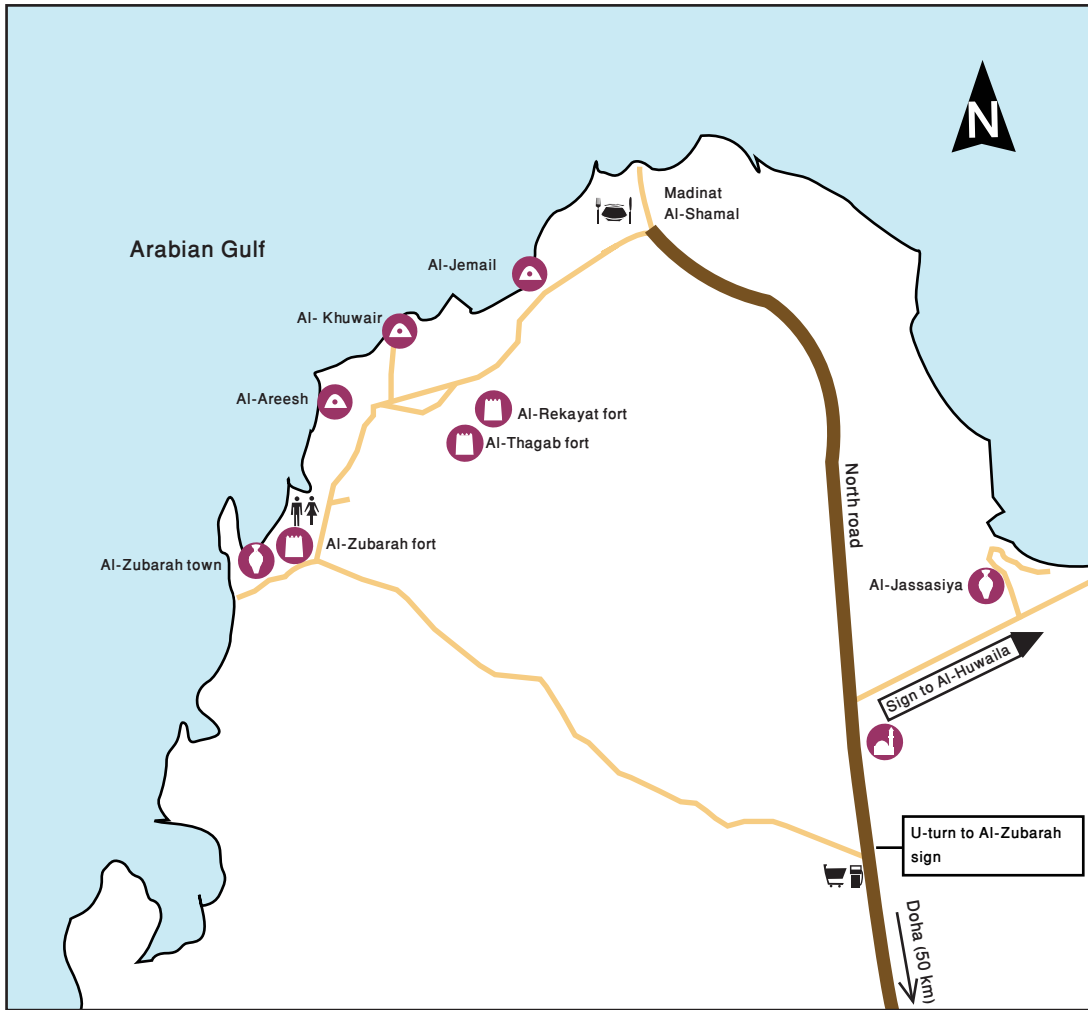

Al-Zubarah area

UTM Coordinates of Al-Zubarah fort:
 N 25° 58' 34", E 51° 02' 43"

Notes:

Legend

- Main roads
- Secondary roads
- Fort
- Archaeological site
- Villages
- Mosque
- Restaurant
- Mini mart
- Petrol station
- Restrooms

0 2.5 5 10 Kilometers
 0 2.5 5 10 Miles