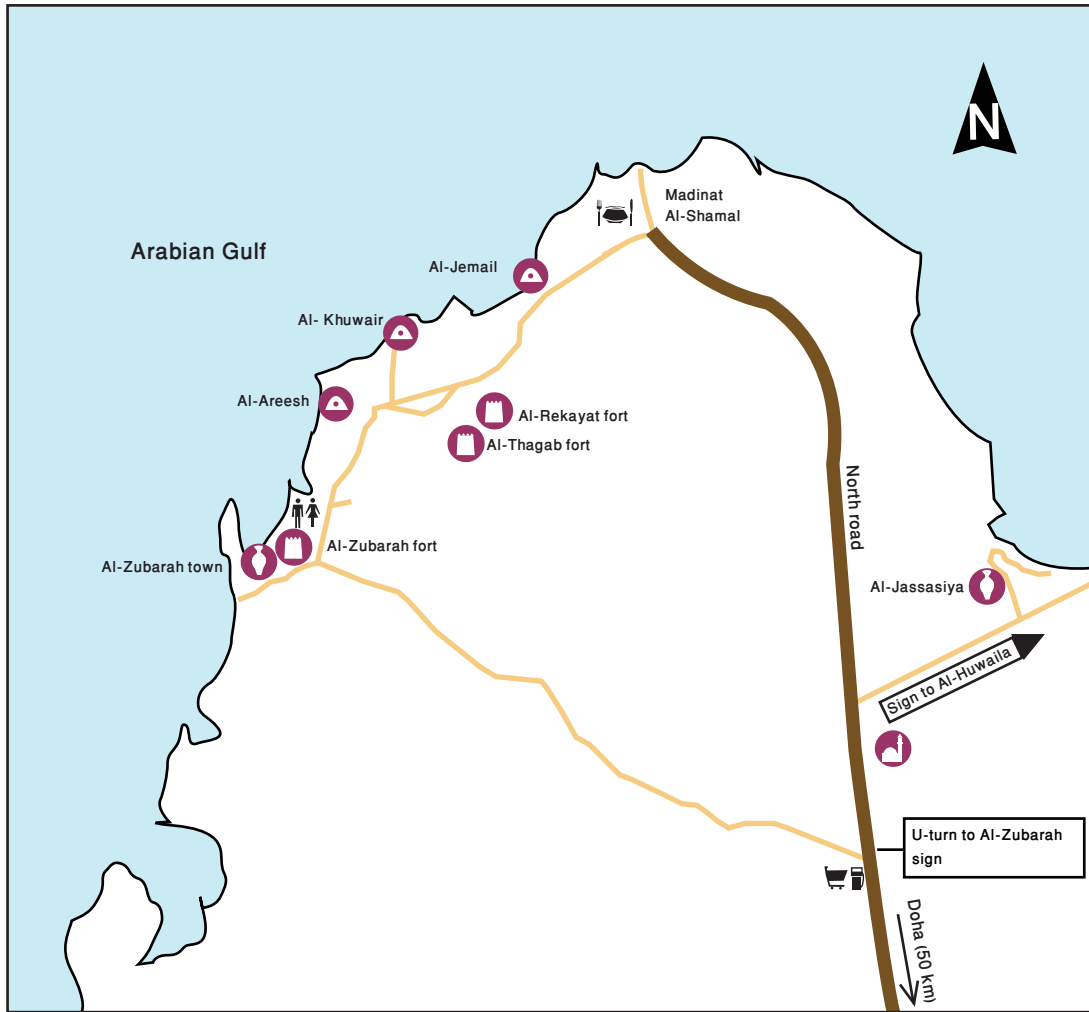

Al-Zubarah area

UTM coordinates of Al-Zubarah town:
 N 25° 58' 27.4", E 51° 01' 39"

Notes:

Legend

- Main roads
- Secondary roads
- Fort
- Archaeological site
- Villages
- Mosque
- Restaurant
- Mini mart
- Petrol station
- Restrooms

0 2.5 5 10 Kilometers
 0 2.5 5 10 Miles