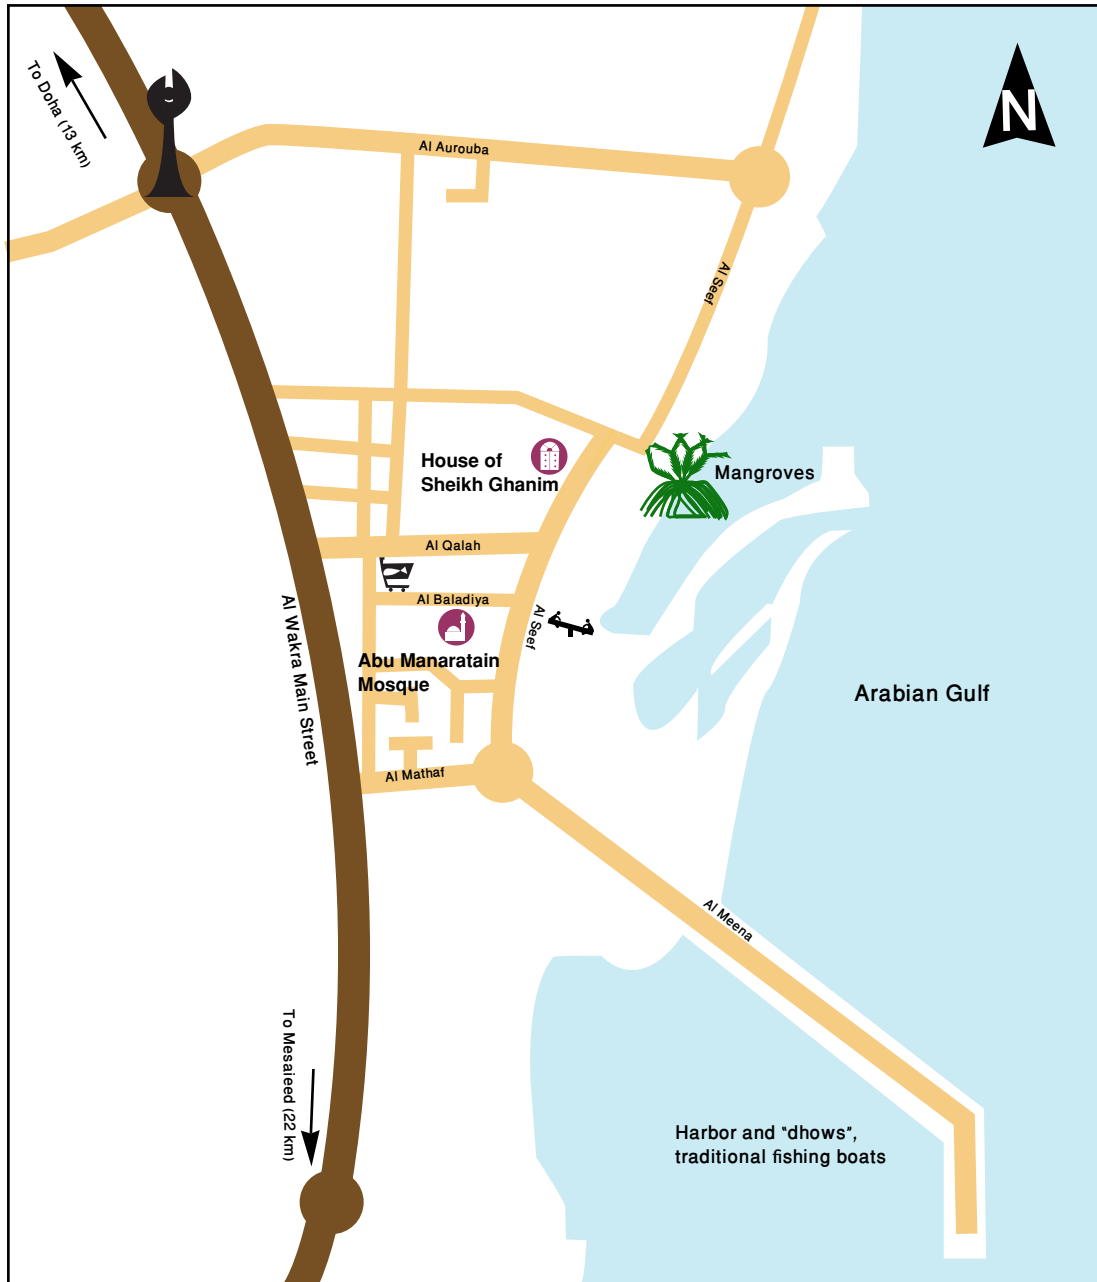

Al-Wakra

UTM coordinates of the House of Sheikh Ghanim bin Abdulrahman Al-Thani:
 N 25° 10' 20.48" E 51° 36' 39.93"

Notes:

Legend

- Main roads
- Secondary roads
- House
- Mosque
- Fish market
- Playground

0 100 200 400 Meters

0 500 1,000 2,000 Feet