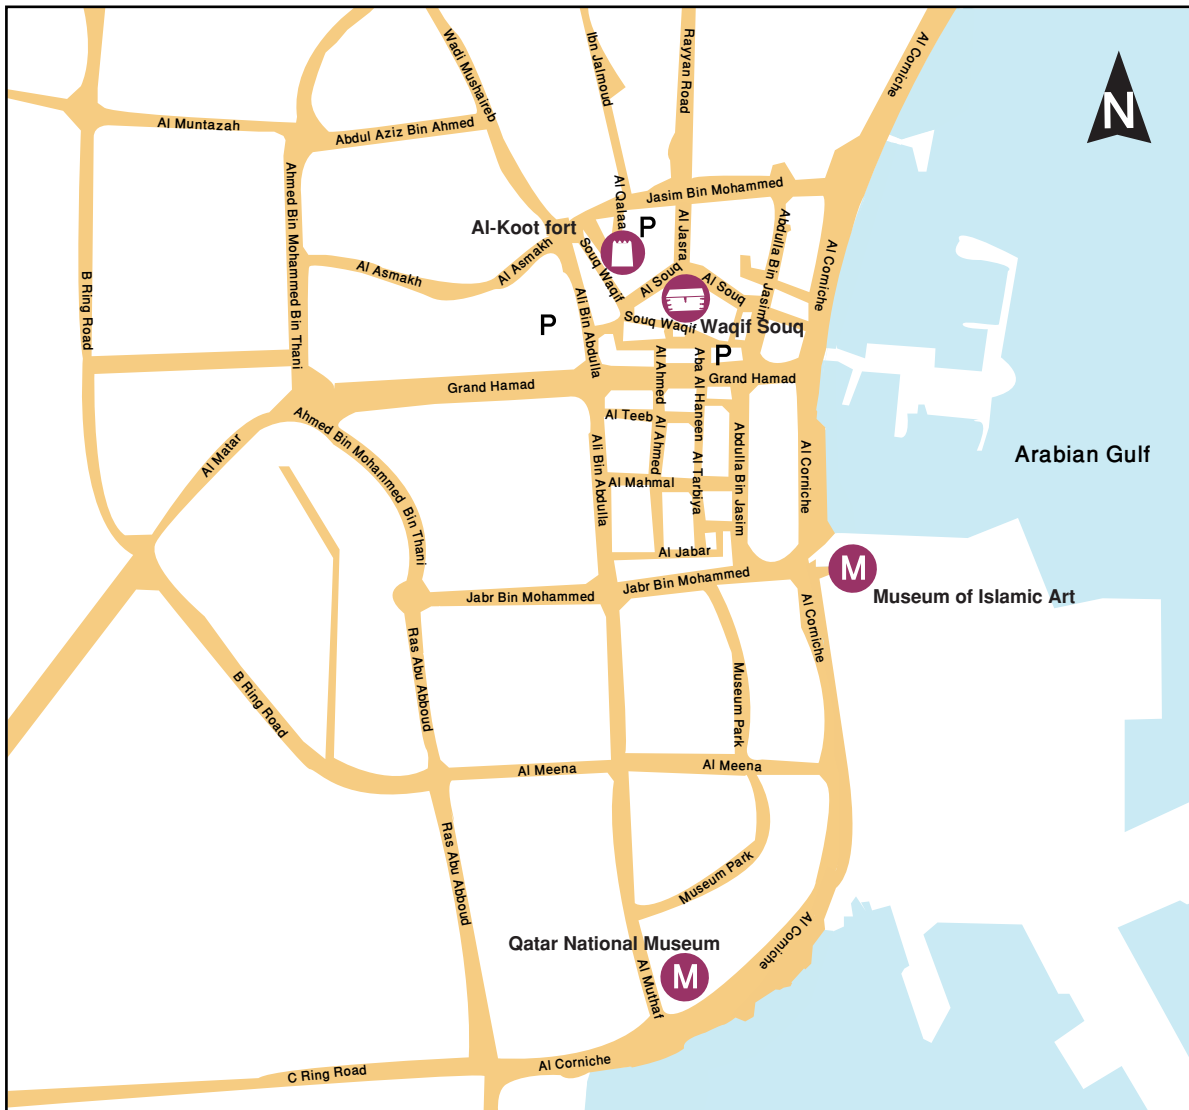

Doha

UTM coordinates of the Qatar National Museum:
N 25° 17' 17.12" E 51° 32' 53.97"

Notes:

Legend

-  Secondary roads
-  Fort
-  Souq
-  Museum
-  Parking

0 125 250 500
Meters

0 500 1,000 2,000
Feet