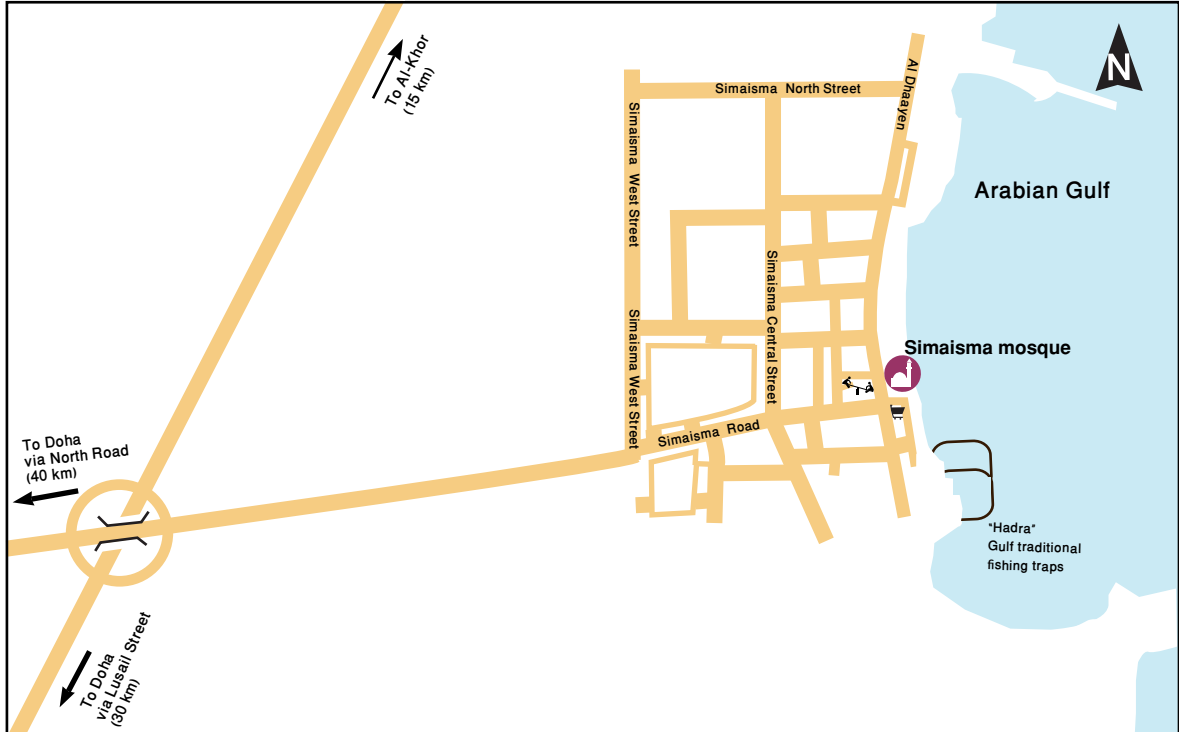

Simaisma

UTM coordinates of Simaisma mosque:

N 25° 34' 28.78" E 51° 29' 16.08"

Notes:

Legend

 Secondary roads

 Mosque

 'Hadra'

 Playground

 Mini mart

0 125 250 500 Meters

0 500 1,000 2,000 Feet