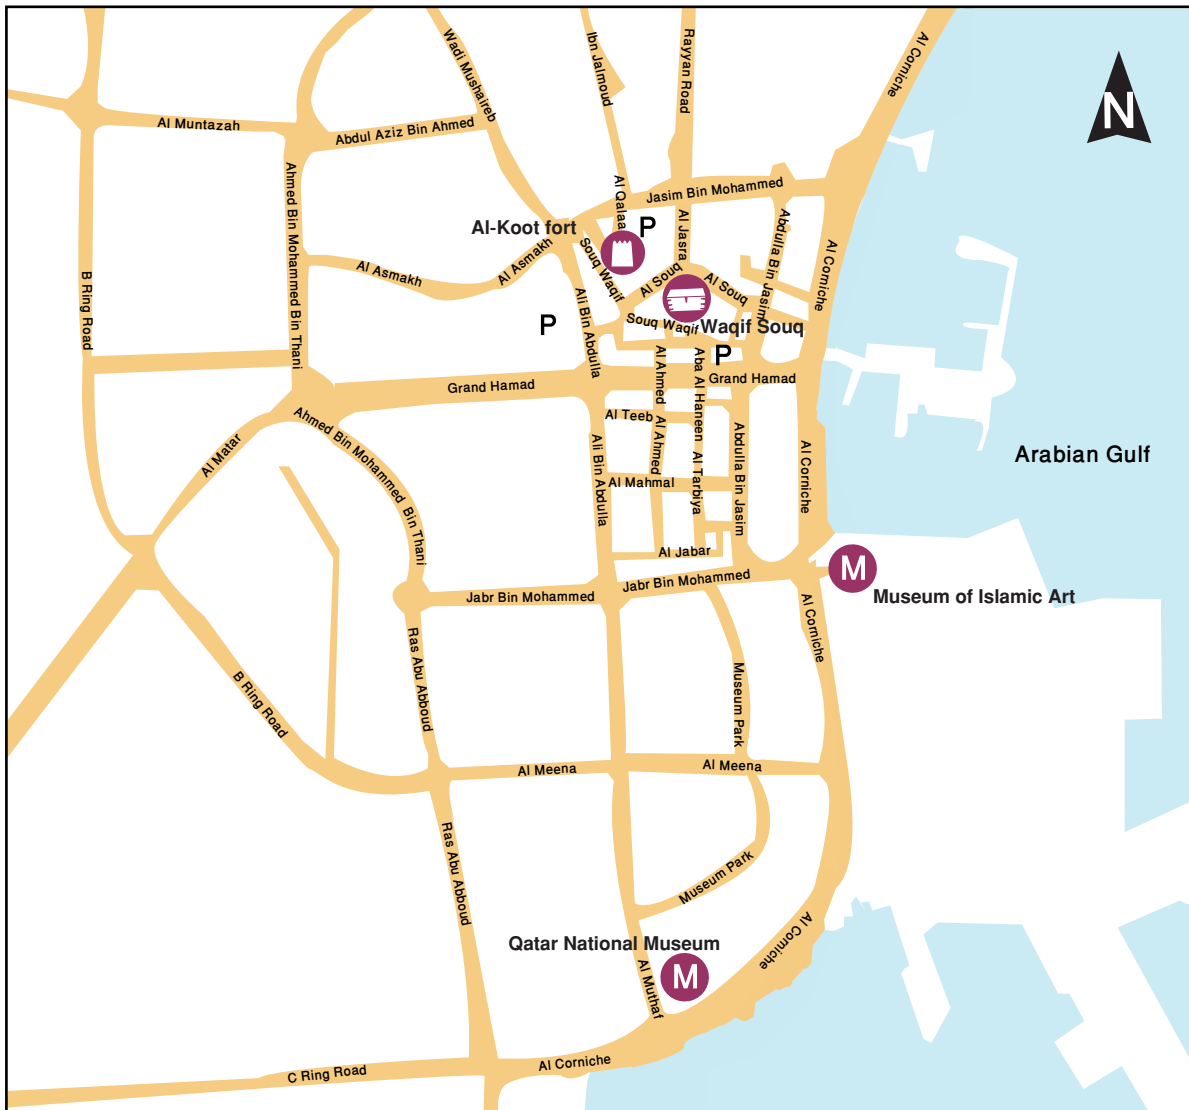

Doha

UTM coordinates of Waqif souq:
N 25° 17' 22" E 51° 32' 01"

Notes:

Legend

-  Secondary roads
-  Fort
-  Souq
-  Museum
-  Parking

0 125 250 500
Meters

0 500 1,000 2,000
Feet